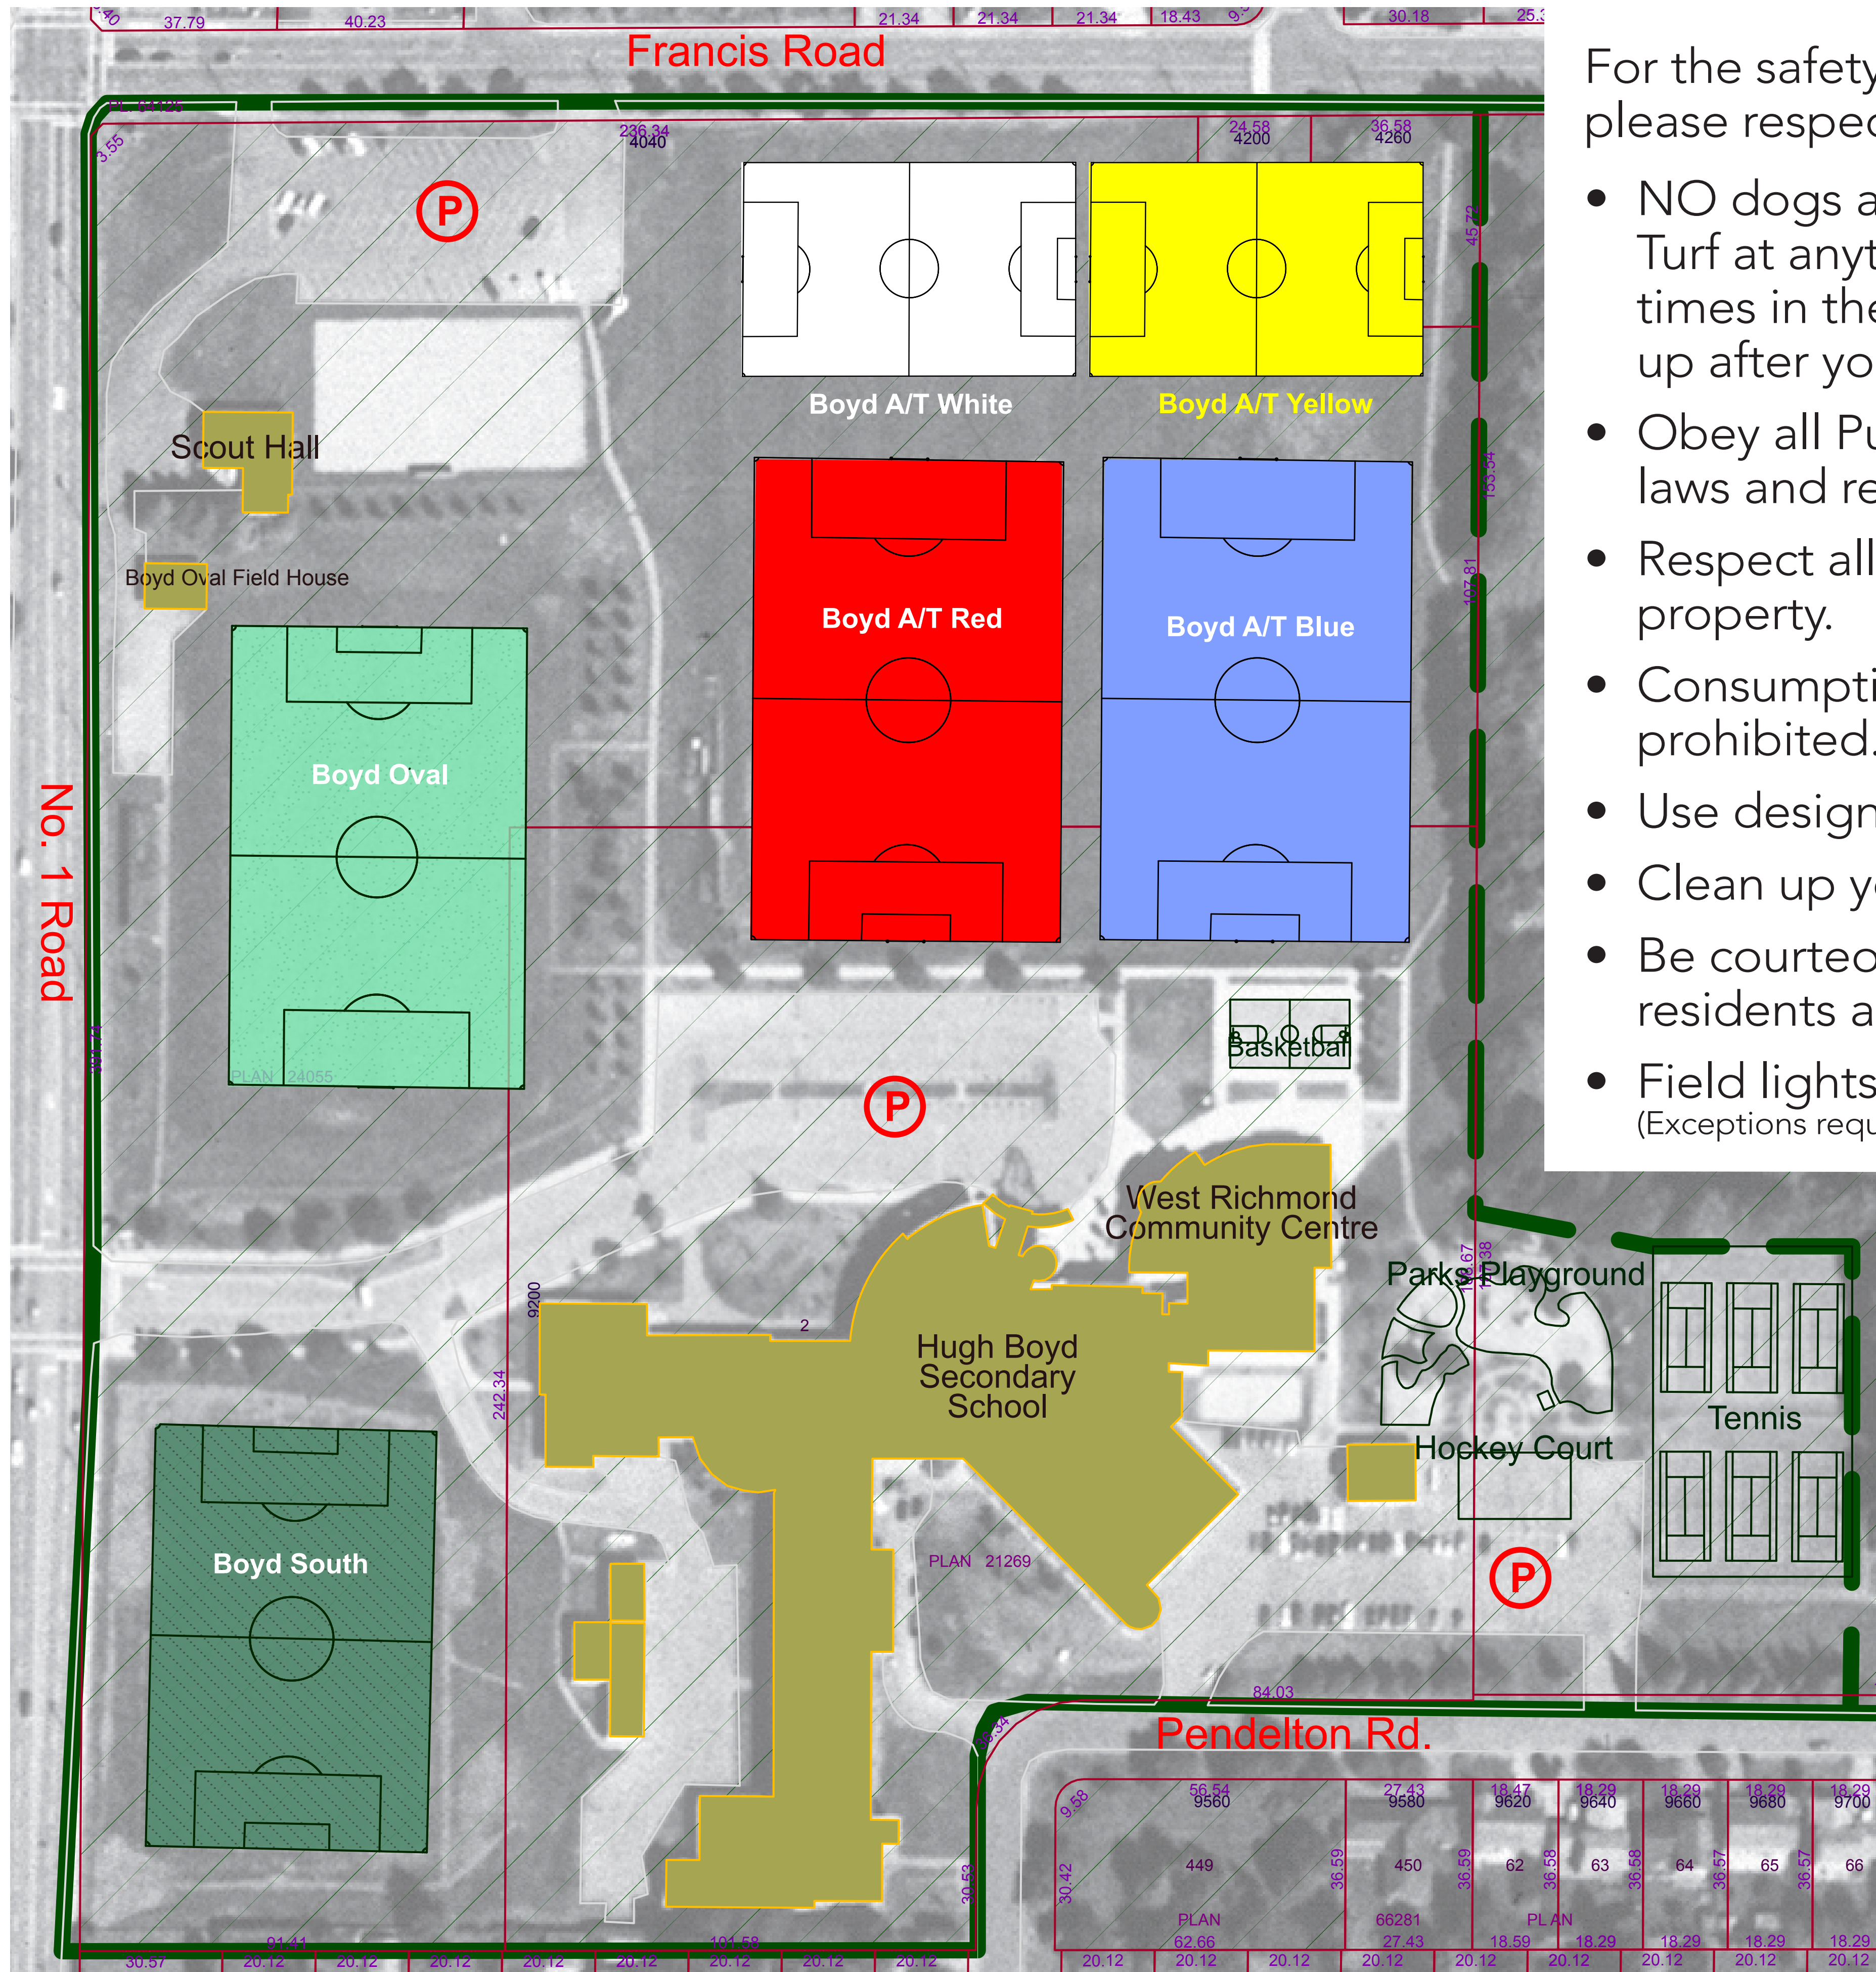

Hugh Boyd Sports Field Map

ATHLETIC FIELD CODE OF CONDUCT

For the safety and enjoyment of all park users, please respect the following:

- NO dogs are permitted on the Artificial Field Turf at anytime and must be on leash at all times in the adjacent park area. Please pick up after your pets.
 - Obey all Public Park and School Ground by-laws and regulations.
 - Respect all public and adjacent private property.
 - Consumption of alcoholic beverages is prohibited.
 - Use designated washrooms at all times.
 - Clean up your litter.
 - Be courteous and respectful to game officials, residents and other park users.
 - Field lights are to be turned off at 11pm. (Exceptions require prior written approval by the City).
 - Field hours of use are limited to the dates and times listed on field use permits.
- Failure to comply with this Code of Conduct may result in loss of field use permits.
- Please report any park concerns to the Works Yard Dispatch at 604-270-8721.